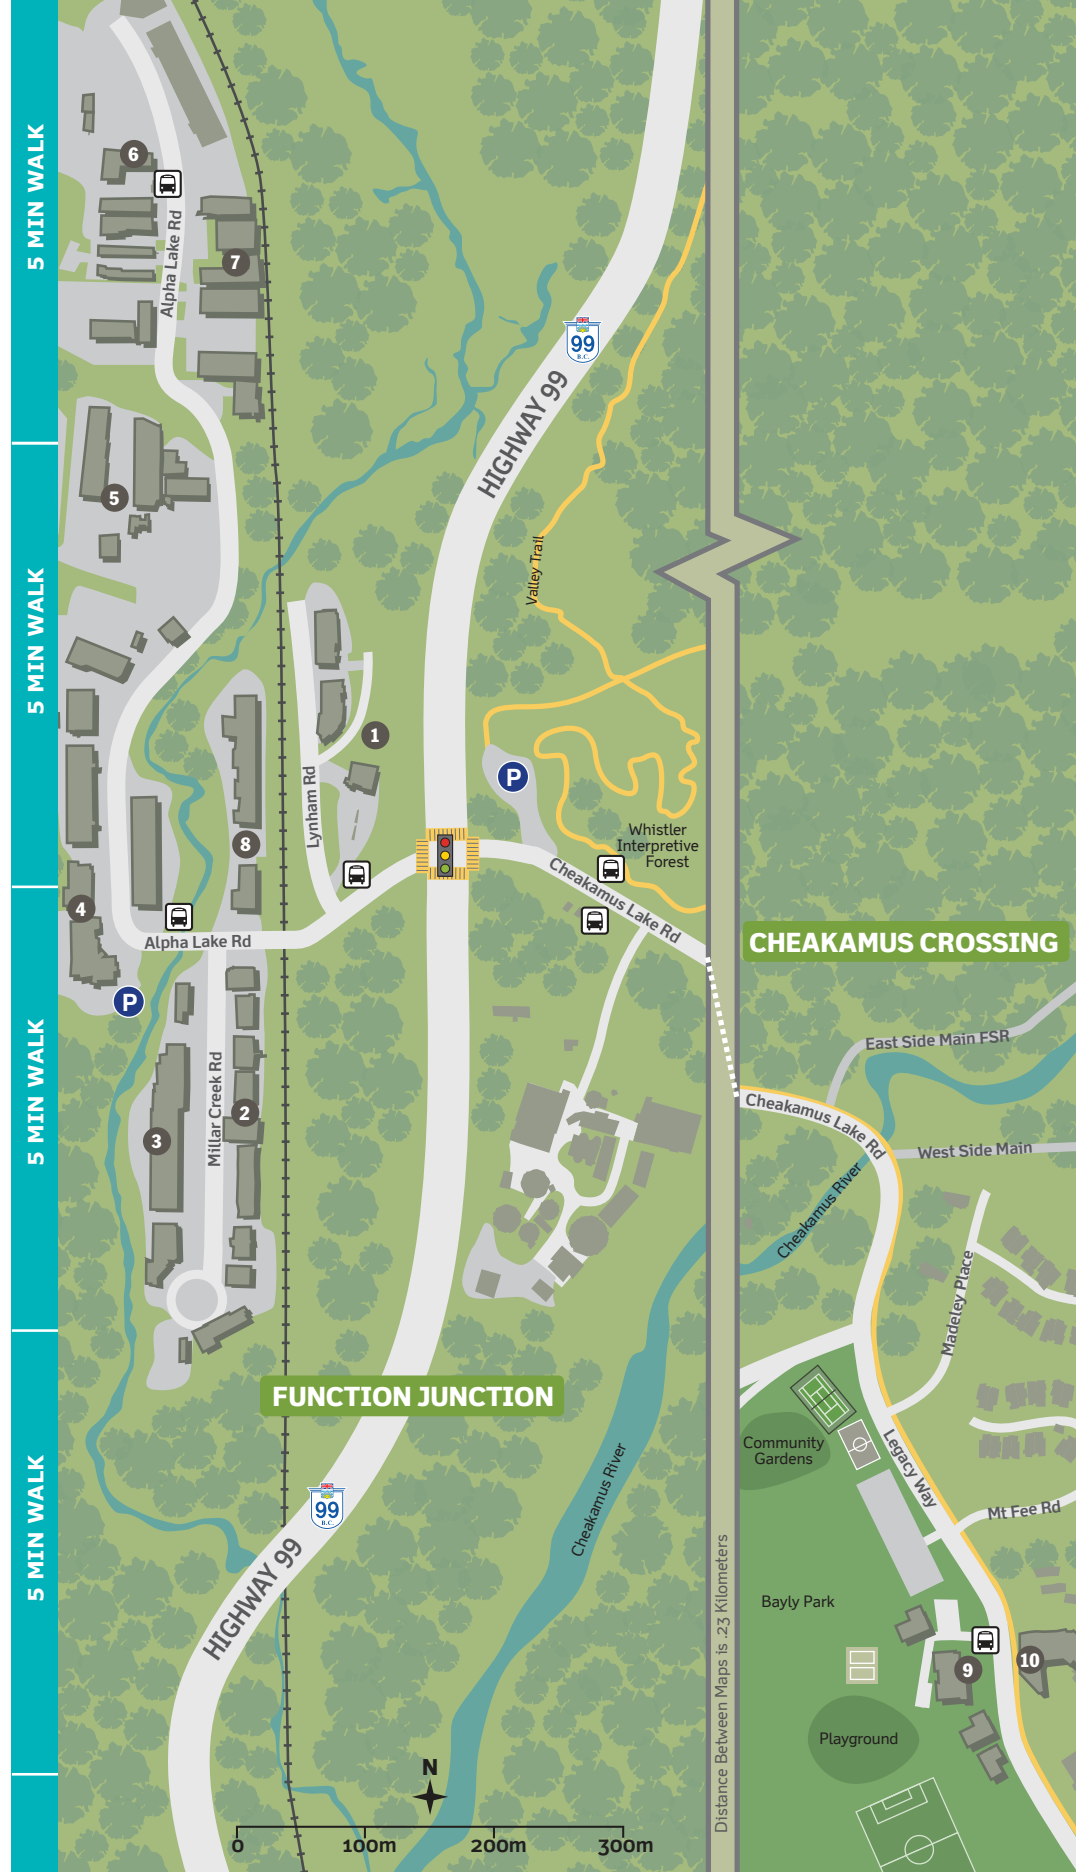

BLACKCOMB BENCHLANDS

FUNCTION JUNCTION & CHEAKAMUS CROSSING

WHISTLER CREEKSIDE

MAP DIRECTORY

- | | |
|---|--|
| <p>Function Junction & Cheakamus Crossing</p> <p>4,5,6,7 Alpha Lake Rd Retail & Industrial
 10 Athletes' Centre
 8 Home Plaza
 9 Hosting International
 9 Millar Creek Retail
 1 Re-Use-It Centre/Recycling & Garbage
 Lynham Rd Retail</p> <p>Blackcomb Benchlands</p> <p>110 Alpine Greens
 100 Arrowhead Pointe
 81 Aspens
 112 Blackcomb Greens
 96 Cedar Creek
 90 Cedar Hollow
 91 Cedar Ridge
 75 Club Intrawest
 97 Coast Blackcomb Suites
 104 Crystal Ridge
 72 Fairmont Chateau Whistler Golf Club
 105 Forest Trails
 73 Four Seasons Residences Whistler
 74 Four Seasons Resort Whistler
 109 Fox Glove - The Villas
 11 Gleneagles
 80 Greystone Lodge
 113 Horstman House
 114 Lost Lake Lodge
 76 Marquise
 99 Mountain Star
 98 Painted Cliff</p> | <p>89 Pinnacle Ridge
 102 Powderhorn
 92 Snowcrest
 108 Snowberry - The Villas
 106 Snowbird
 117 Snow Goose
 101 Stoneridge
 77 Fairmont Chateau Whistler
 115 The Woods
 84 The Woodrun Lodge
 116 Treeline
 103 Wildwood Lodge on Blackcomb Mountain
 107 Wintergreen - The Villas</p> <p>Creekside</p> <p>6 Creekside Village Retail Area
 5 Creekside Plaza
 2 Dusty's Bar & Grill
 8 Evolution Whistler
 1 First Tracks Lodge
 10 Highlands Annex
 11 Highlands Lodge/RimRock
 9 Highpoint
 14 Husky Oil & Gas Station
 4 Lake Placid Lodge
 3 Legends
 17 Nita Lake Lodge
 15 Southside Lodge
 12 Tim Horton's
 18 Train Station
 13 Whistler Creek Lodge
 7 Whistler Mountain Ski Club
 16 Whistler Resort & Club</p> |
|---|--|