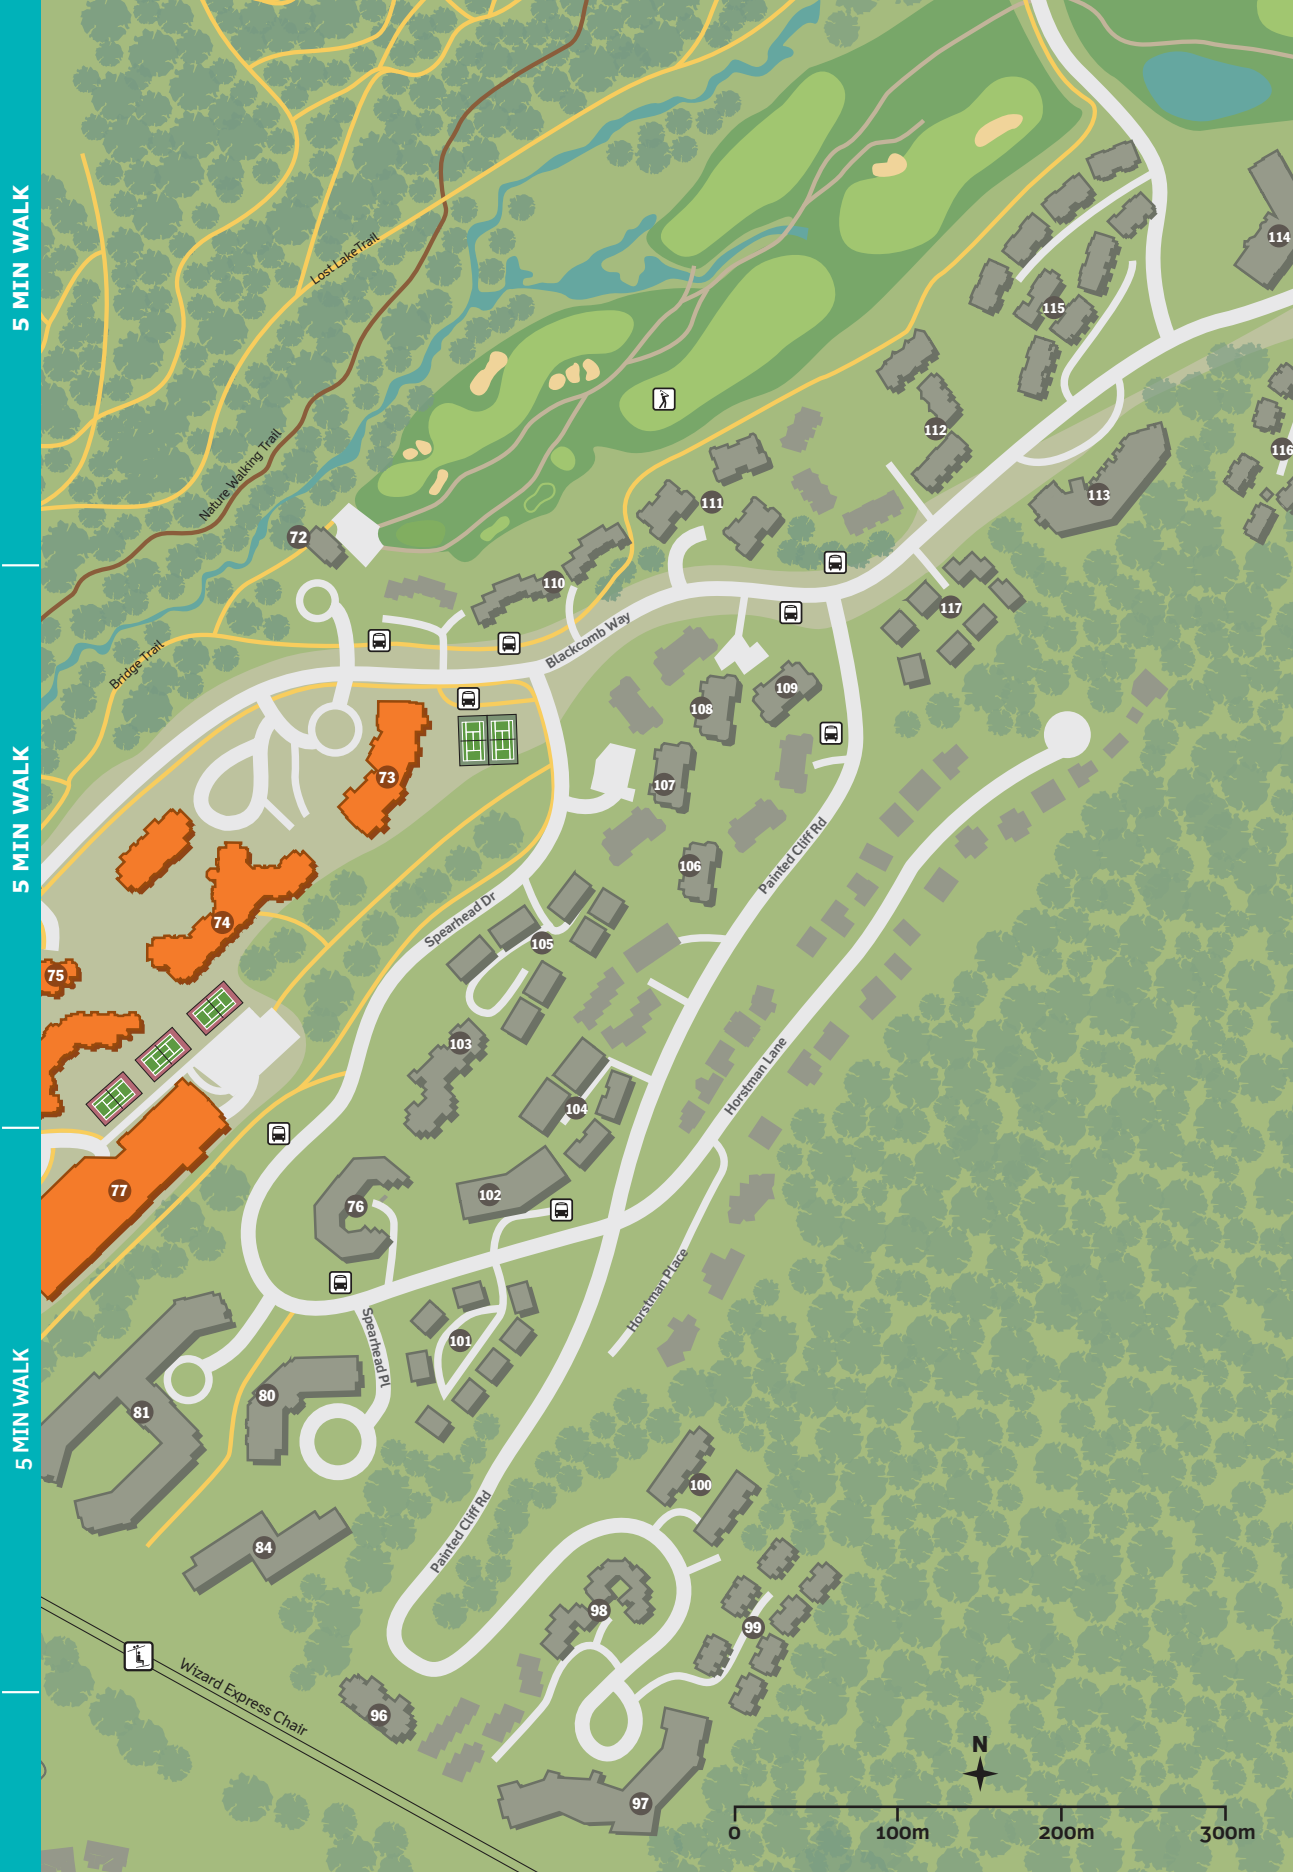

BLACKCOMB BENCHLANDS