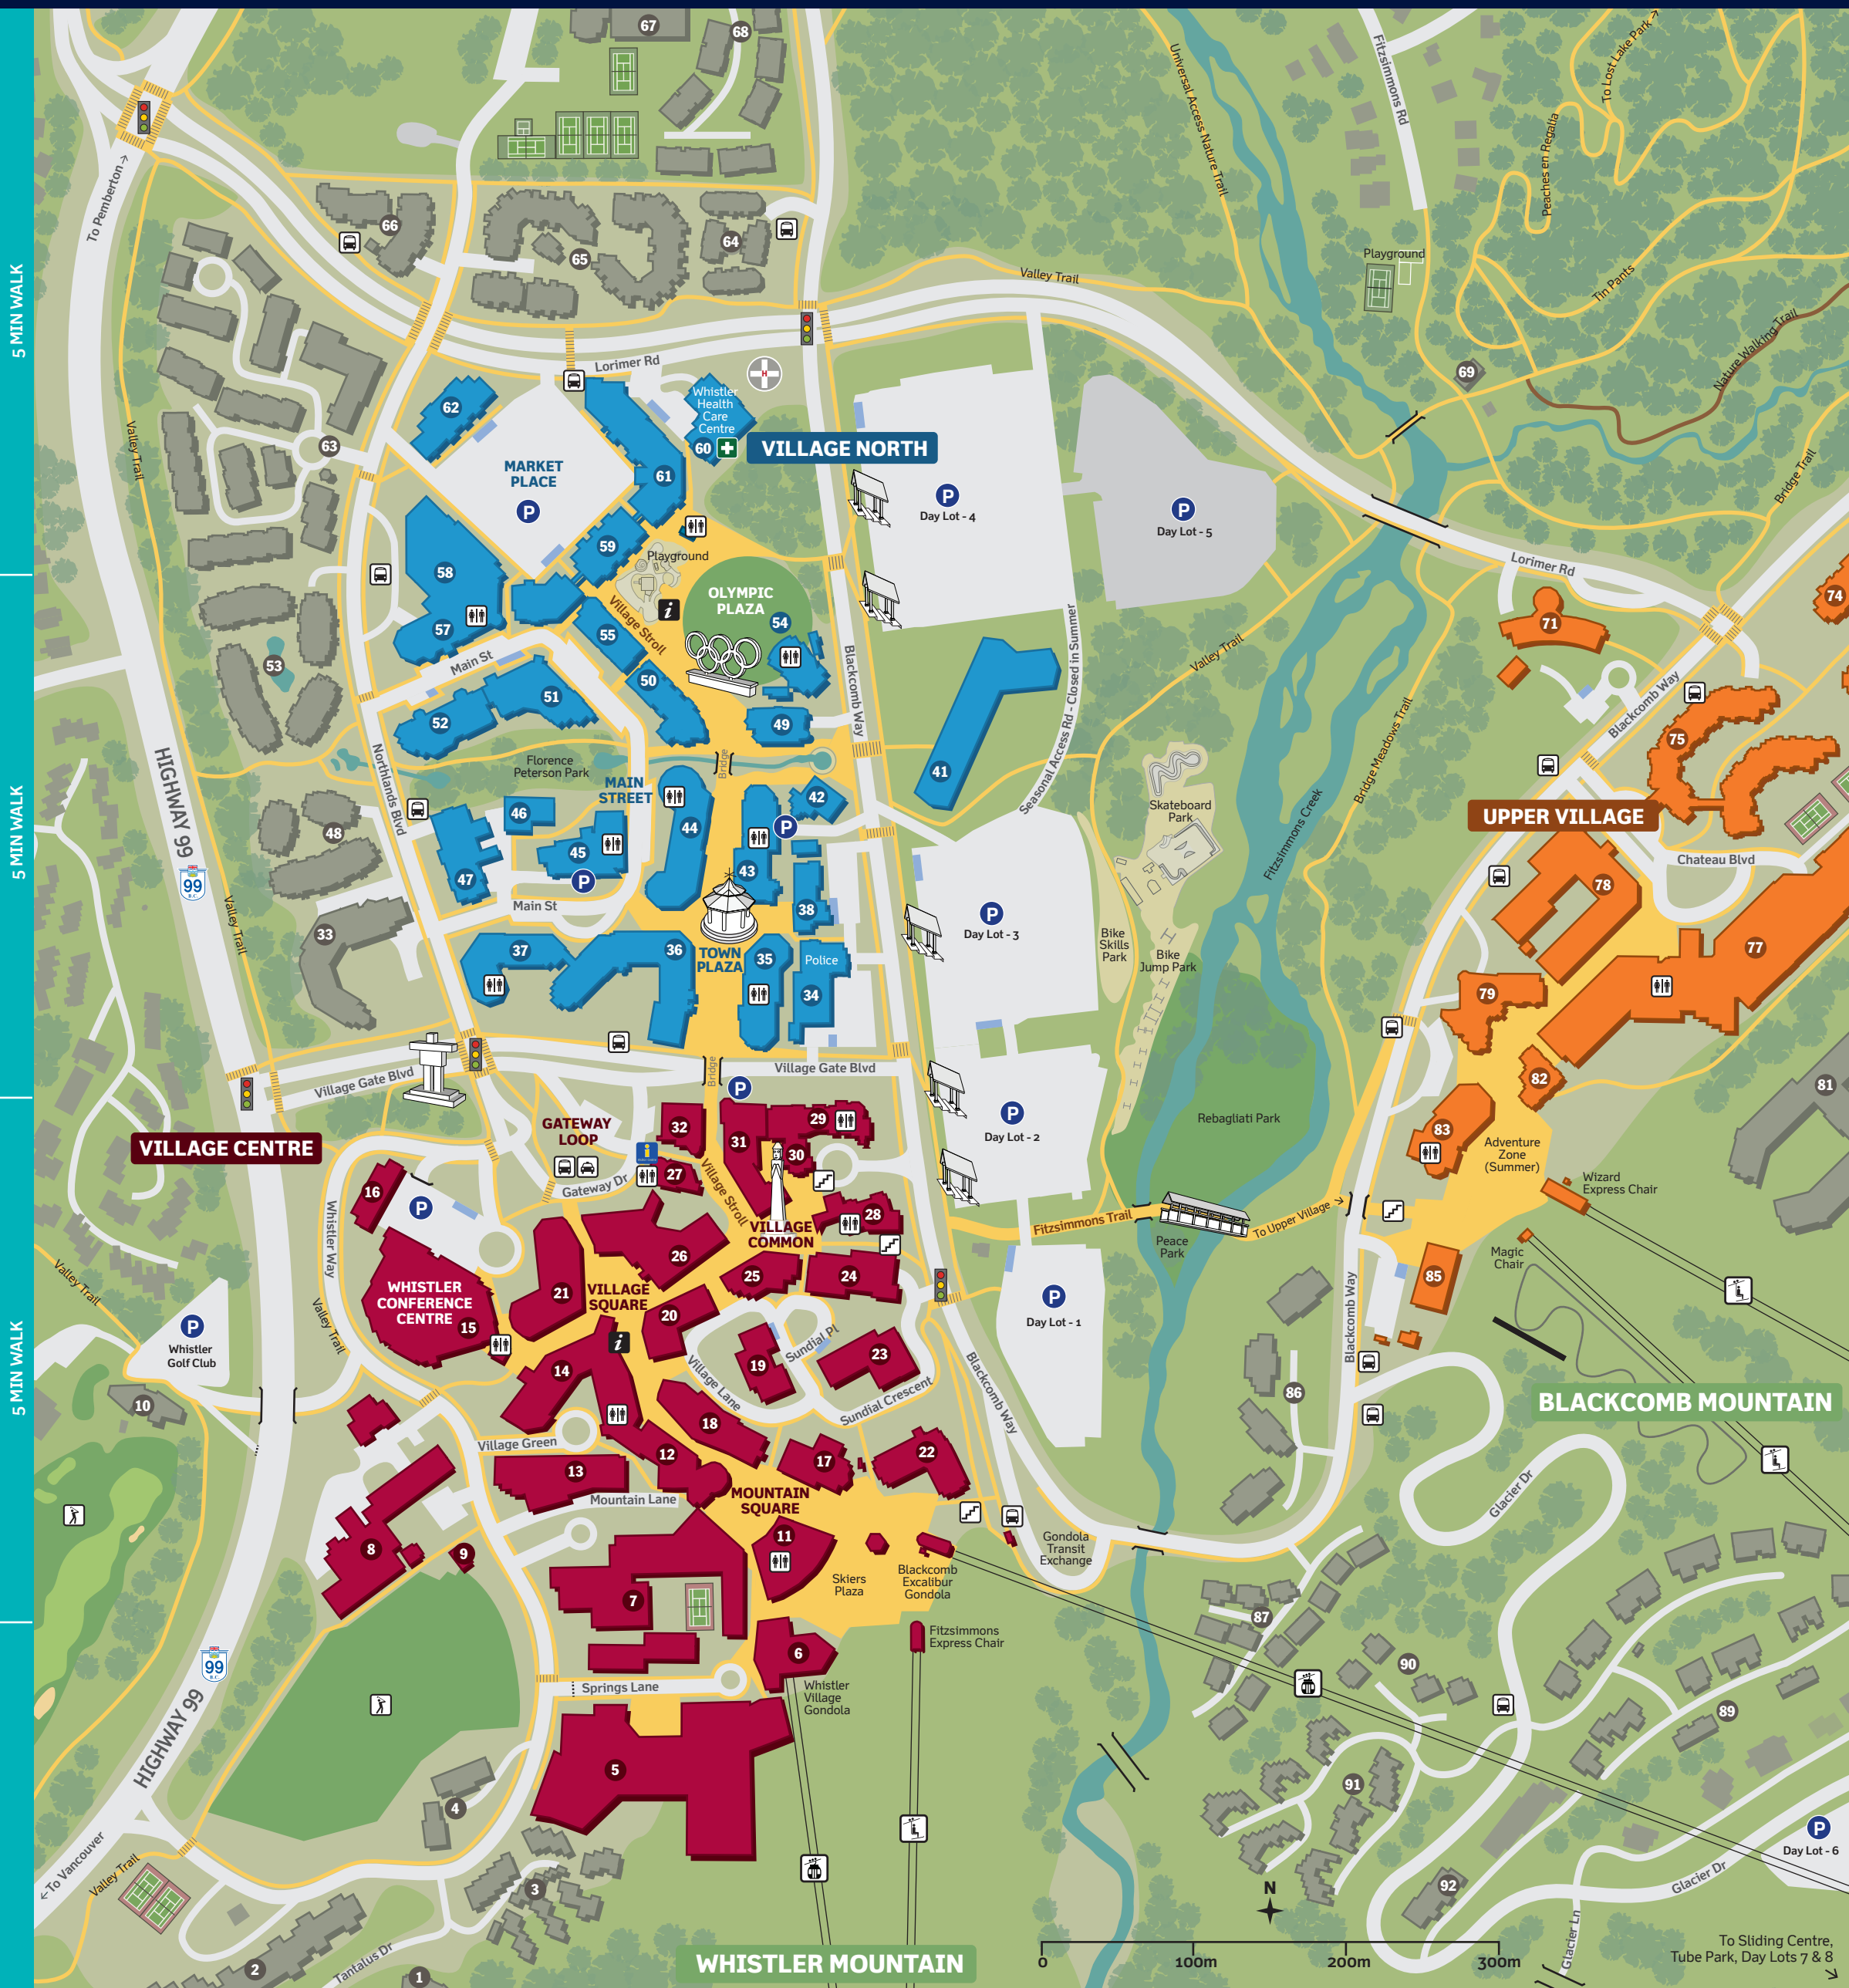

WHISTLER VILLAGE

LEGEND

- Village North/ Neighbourhoods
 - Main Street
 - Market Place
 - Olympic Plaza
 - Town Plaza
- Village Centre/ Neighbourhoods
 - Conference Centre
 - Gateway Loop
 - Mountain Square
 - Skiers Plaza
 - Village Common
 - Village Square
- Upper Village
- P Parking Area
- P Accessible Parking
- + Emergency Services
- + Public Restrooms
- + Visitor Centre
- + Village Host
- + Stairway
- + Bus Stop
- + Taxi
- + Golf Course
- + Gondola
- + Chairlift