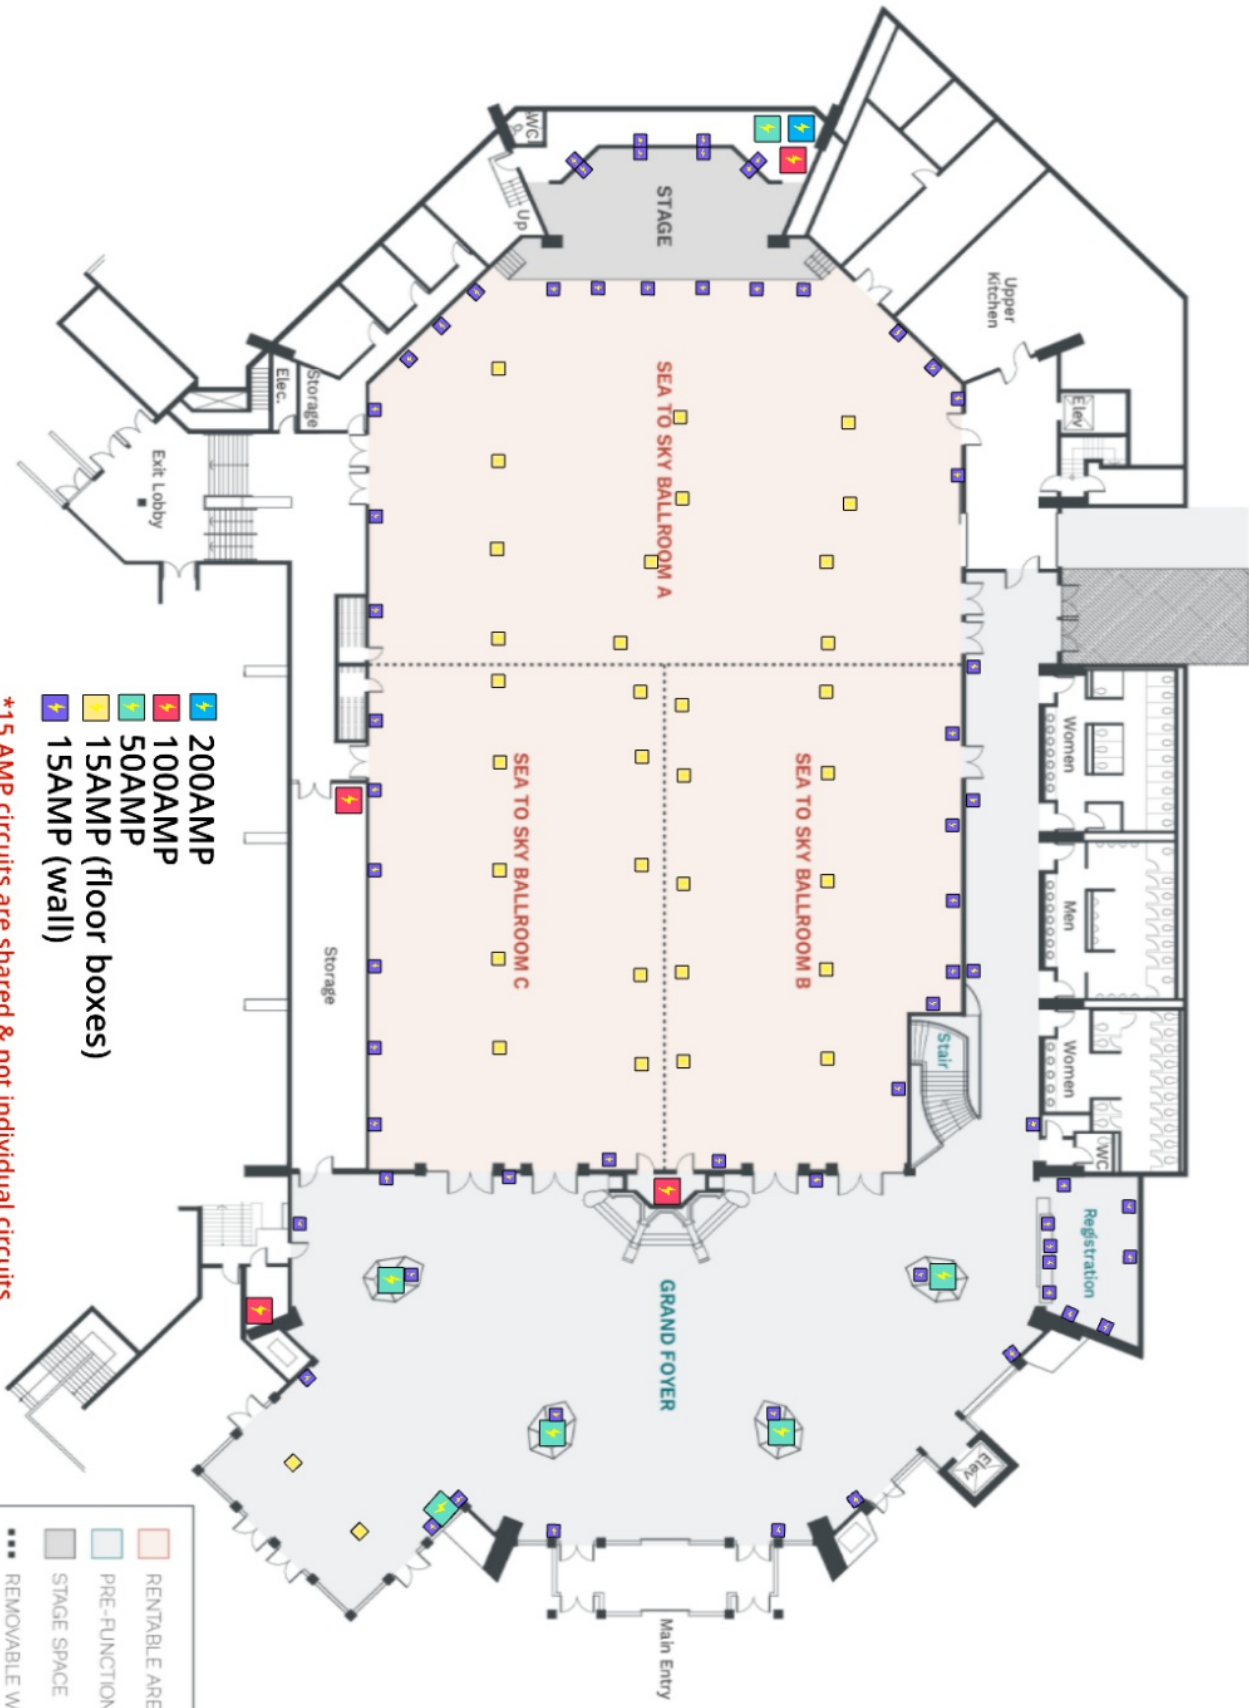

UPPER LEVEL

Loading Dock
North Entrance
Sea To Skyballroom

- 200AMP
- 100AMP
- 50AMP
- 15AMP (floor boxes)
- 15AMP (wall)

*15 AMP circuits are shared & not individual circuits

■	RENTABLE AREA
■	PRE-FUNCTION SPACE
■	STAGE SPACE
...	REMOVABLE WALL

10 Feet