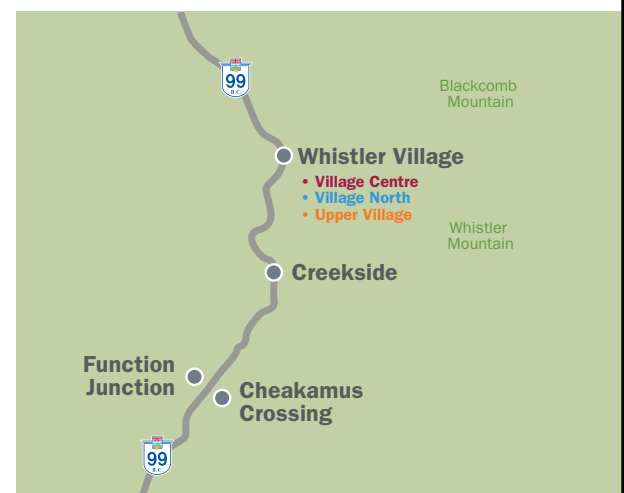

LEGEND

- UPPER VILLAGE
- PARKING AREA
- PEDESTRIAN PATH
- ACCESSIBLE PARKING
- GAS STATION
- LOCAL BUS STOP
- WATER STATION BOTTLE FILL / FOUNTAIN (Only available in summer)
- TAXI
- GOLF COURSE
- GONDOLA
- CHAIRLIFT
- TRAIN
- PUBLIC WASHROOMS
- TRAILHEAD