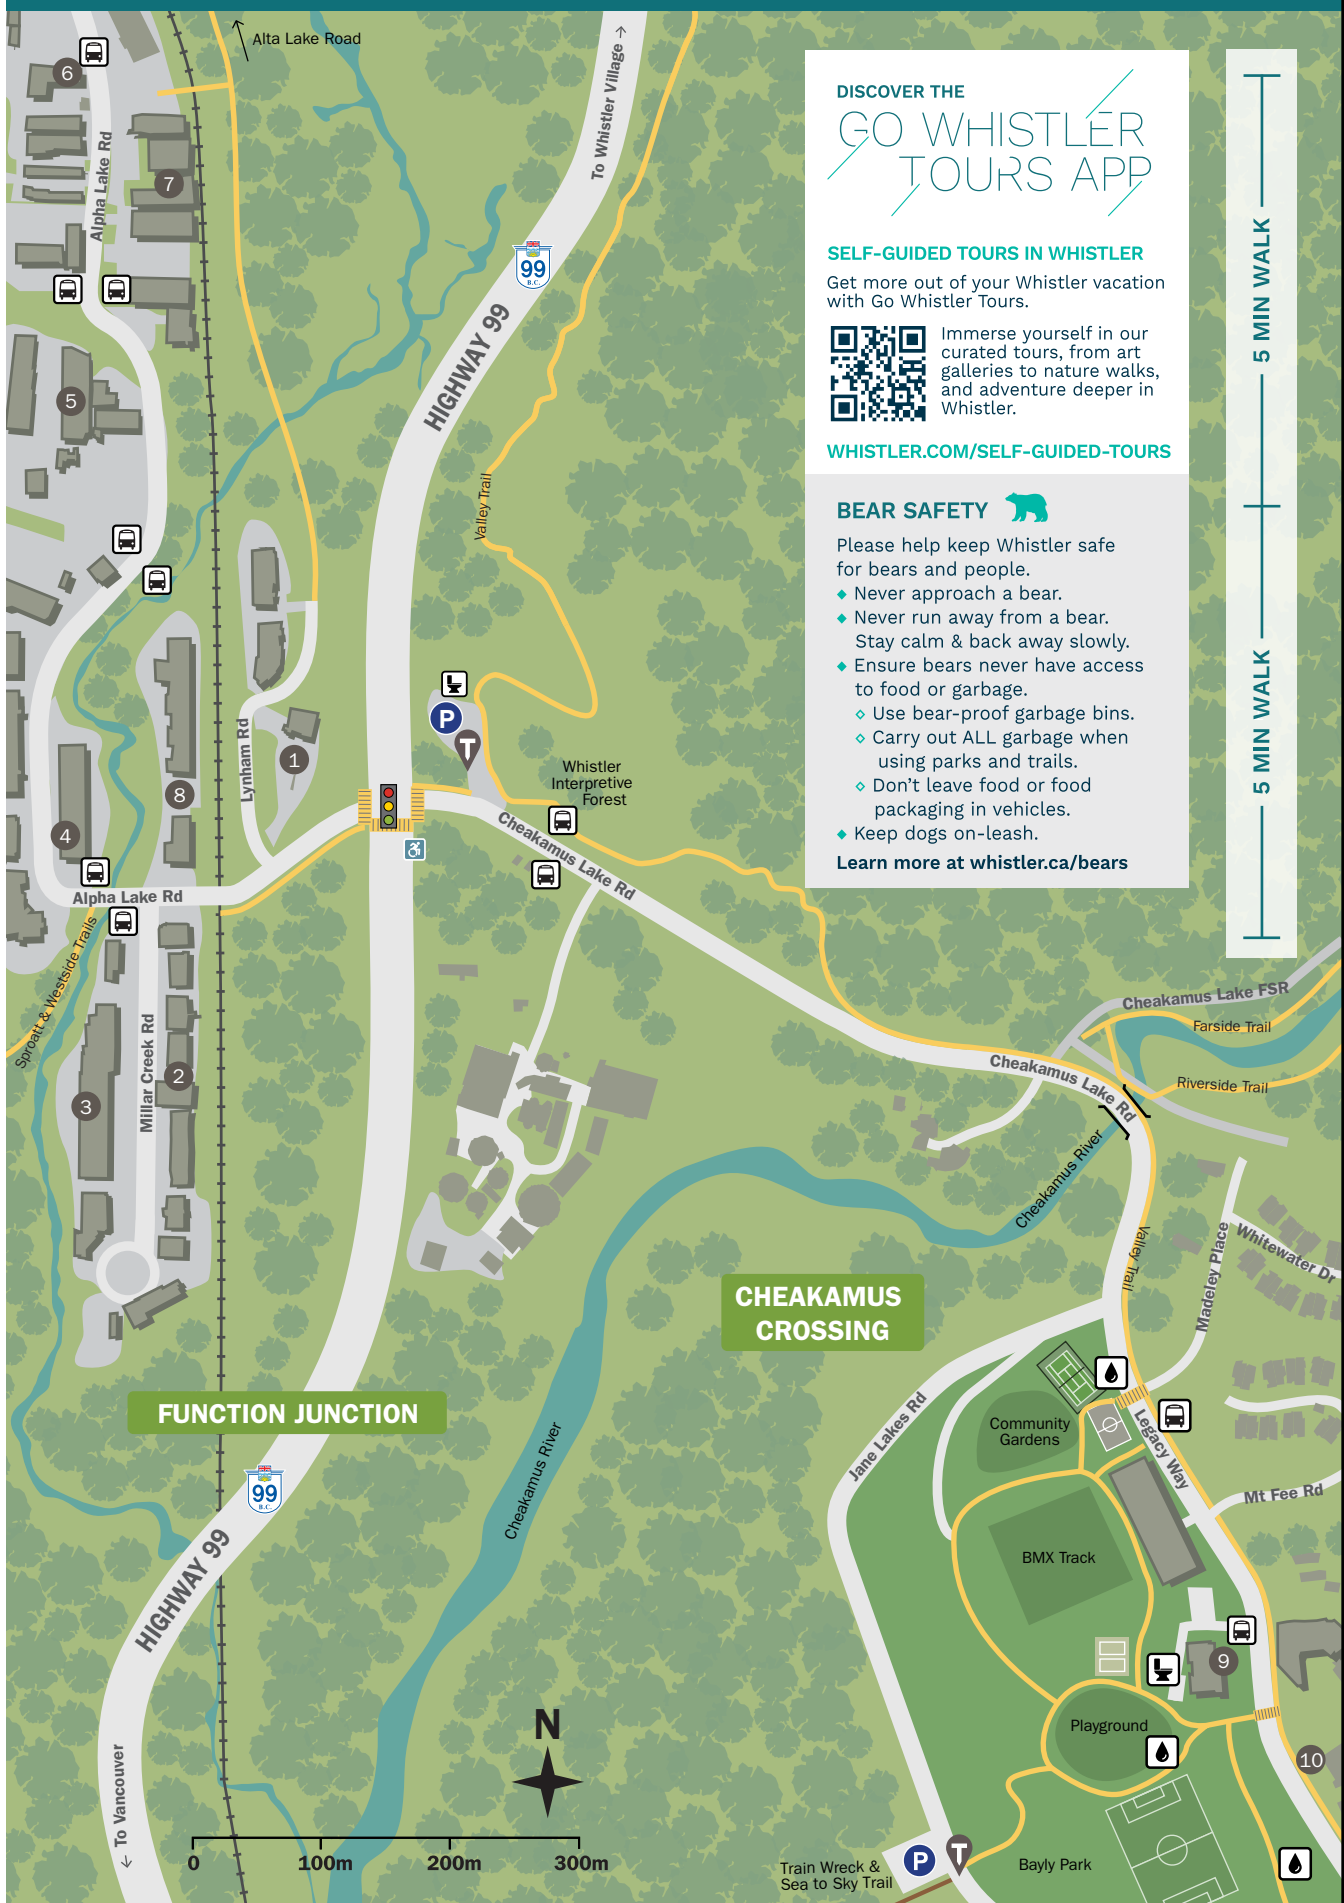

FUNCTION JUNCTION & CHEAKAMUS CROSSING

DISCOVER THE
GO WHISTLER TOURS APP

SELF-GUIDED TOURS IN WHISTLER
Get more out of your Whistler vacation with Go Whistler Tours.

Immerse yourself in our curated tours, from art galleries to nature walks, and adventure deeper in Whistler.

WHISTLER.COM/SELF-GUIDED-TOURS

BEAR SAFETY

- Please help keep Whistler safe for bears and people.
- Never approach a bear.
- Never run away from a bear. Stay calm & back away slowly.
- Ensure bears never have access to food or garbage.
- Use bear-proof garbage bins.
- Carry out ALL garbage when using parks and trails.
- Don't leave food or food packaging in vehicles.
- Keep dogs on-leash.

Learn more at whistler.ca/bears