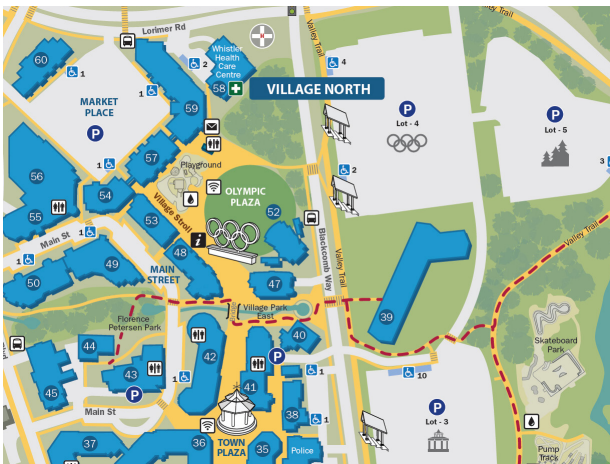

WHISTLER VISITOR INFORMATION

SEE WHAT'S OPEN IN WHISTLER

Get up-to-date information on what's open in Whistler and how businesses are operating within new guidelines for health and safety. Scan the QR code to view the full directory.

whistler.com/doors-open

WHISTLER'S MOBILE LIVE CHAT

Ask Whistler is ready to help you uncover everything Whistler has to offer, from getting insider tips on things to do, to deciding where to go for dinner, or even helping you find your way. Scan the QR code to learn more and connect.

whistler.com/chat

MAPS OF WHISTLER

Need help finding your way around the trails or locating your accommodation? Use maps of Whistler or the surrounding area. Scan the QR code to see a selection of maps available for download.

whistler.com/maps