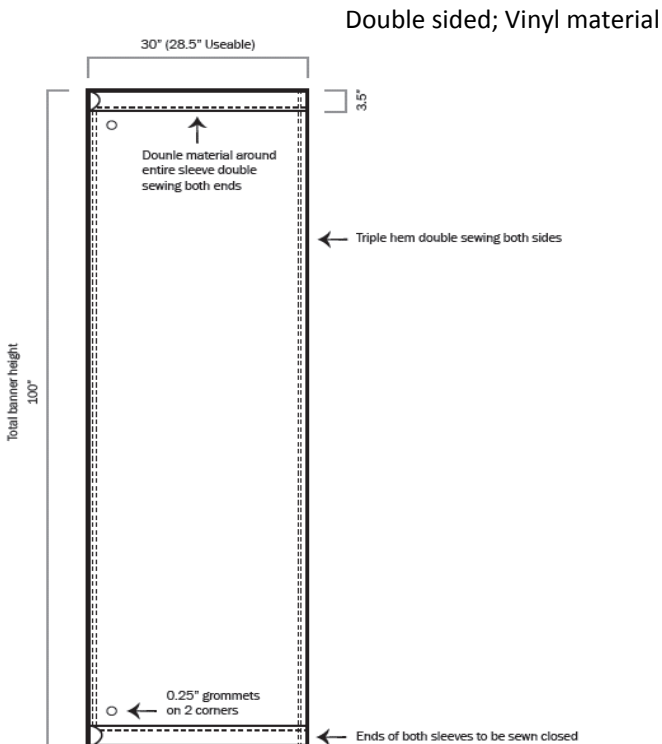

Creekside Pole Banner Locations

Whistler Conference Centre Banner Specs

Note: Grommets must be located at each corner of the banner and every two feet along banner length.

Vinyl Material
Single Sided

Ted Nebbeling/Creekside Bridge Banner Specs

Note: Grommets must be located at each corner of the banner and every two feet along banner length.

Vinyl Material
Single Sided

Pole Banner Specs

Ted Nebbeling Bridge Overhead stroll

Dimensions is 22.75 feet wide by 4 feet tall
 **Must be printed double sided (single layer vinyl)
 **Must have wind smiles
 **Must have larger grommet holes with metal grommets