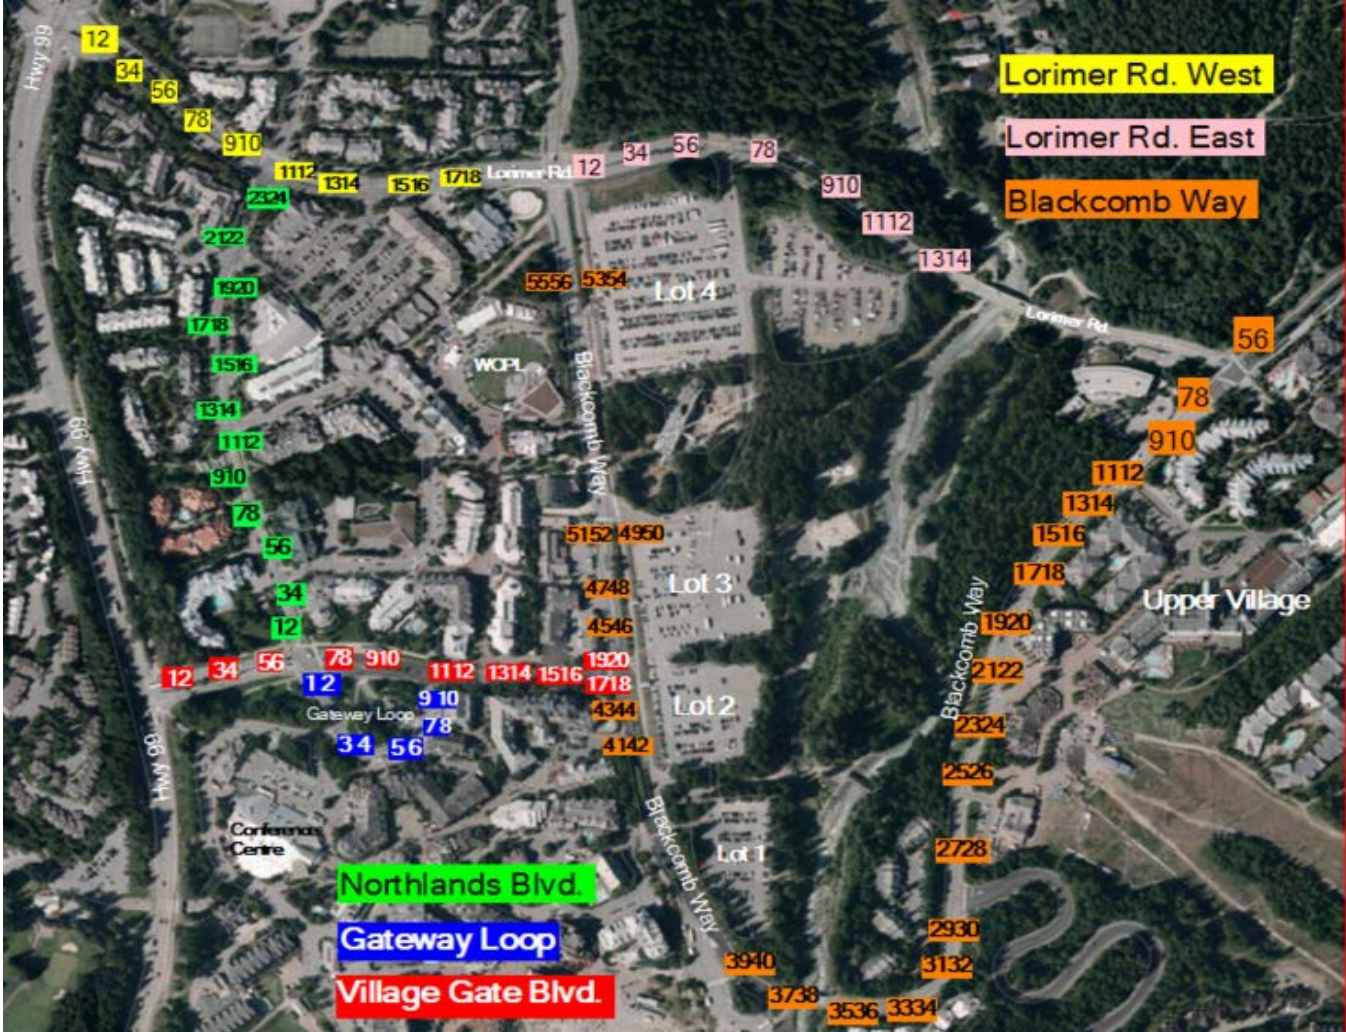

Whistler Village Banner Locations

Ted Nebbeling Bridge West

Ted Nebbeling Bridge East

Ted Nebbeling Bridge Overhead stroll

Whistler Conference Centre

Creekside Bridge North

Creekside Bridge South

Whistler Village Pole Banner Locations

Creekside Pole Banner Locations

Whistler Conference Centre Banner Specs

Note: Grommets must be located at each corner of the banner and every two feet along banner length.

Vinyl Material
Single Sided

Ted Nebbeling/Creekside Bridge Banner Specs

Note: Grommets must be located at each corner of the banner and every two feet along banner length.

Vinyl Material
Single Sided

Pole Banner Specs

Ted Nebbeling Bridge Overhead stroll

Dimensions is 22.75 feet wide by 4 feet tall
 **Must be printed double sided (single layer vinyl)
 **Must have wind smiles
 **Must have larger grommet holes with metal grommets