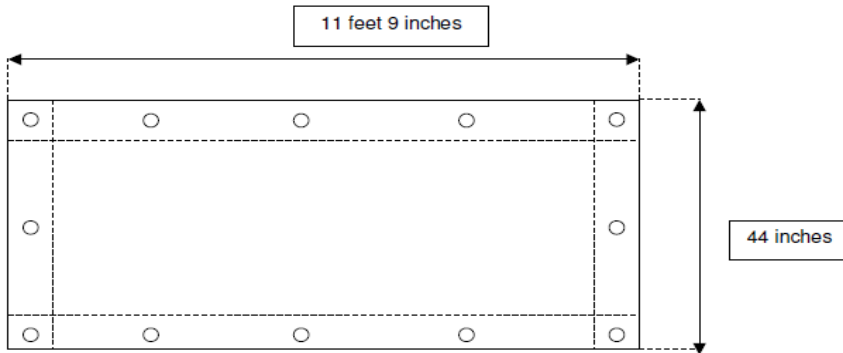

Creekside Pole Banner Locations

Whistler Conference Centre Banner Specs

Note: Grommets must be located at each corner of the banner and every two feet along banner length.

Vinyl Material
Single Sided

Ted Nebbeling/Creekside Bridge Banner Specs

Note: Grommets must be located at each corner of the banner and every two feet along banner length.

Vinyl Material
Single Sided

Pole Banner Specs

Ted Nebbeling Bridge Overhead stroll

Dimensions is 22.75 feet wide by 4 feet tall
 **Must be printed double sided (single layer vinyl)
 **Must have wind smiles
 **Must have larger grommet holes with metal grommets