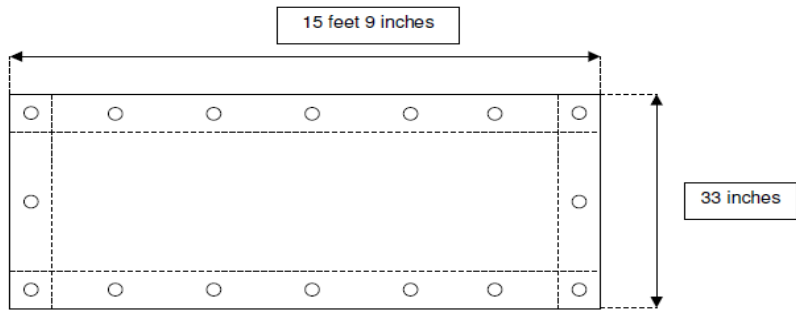

Creekside Pole Banner Locations

Whistler Conference Centre Banner Specs

Note: Grommets must be located at each corner of the banner and every two feet along banner length.

Vinyl Material
Single Sided

Ted Nebbeling/Creekside Bridge Banner Specs

Note: Grommets must be located at each corner of the banner and every two feet along banner length.

Vinyl Material
Single Sided

Pole Banner Specs

Ted Nebbeling Bridge Overhead stroll

Dimensions is 22.75 feet wide by 4 feet tall
 **Must be printed double sided (single layer vinyl)
 **Must have wind smiles
 **Must have larger grommet holes with metal grommets